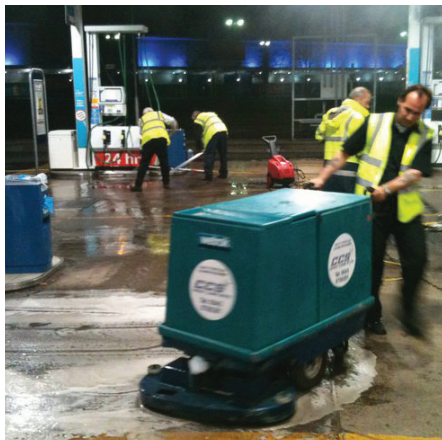

Specialist
Services

For further
Information or
survey Contact
John Davie.